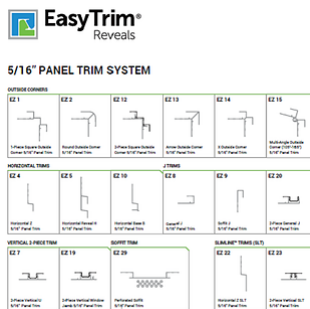

Proven Patented Features

The power of innovation backed by exclusive patents. With 300+ patents across all our products, discover what makes each an industry powerhouse.