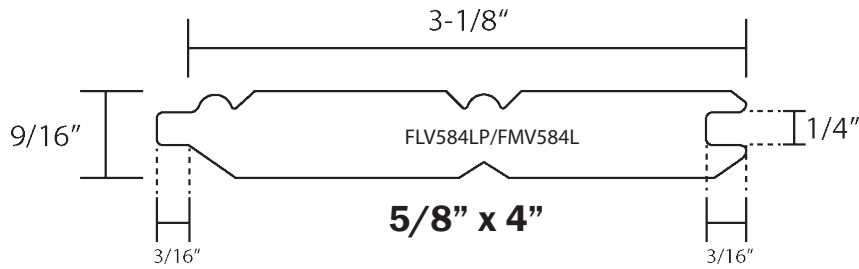

CVG WP4/Center Match Reversible

CVG/CMG Edge and Center Bead

CVG Flooring T&G