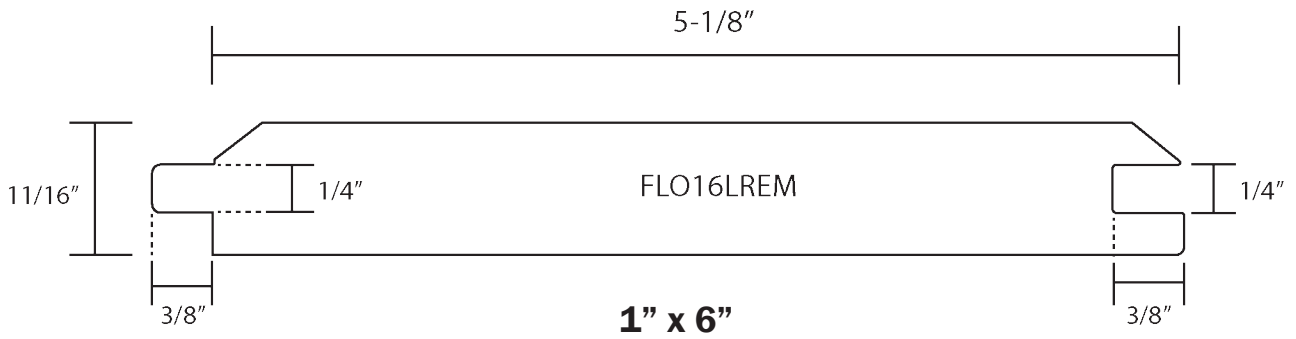

CVG WP4/Center Match Reversible

CVG/CMG Edge and Center Bead

CVG Flooring T&G