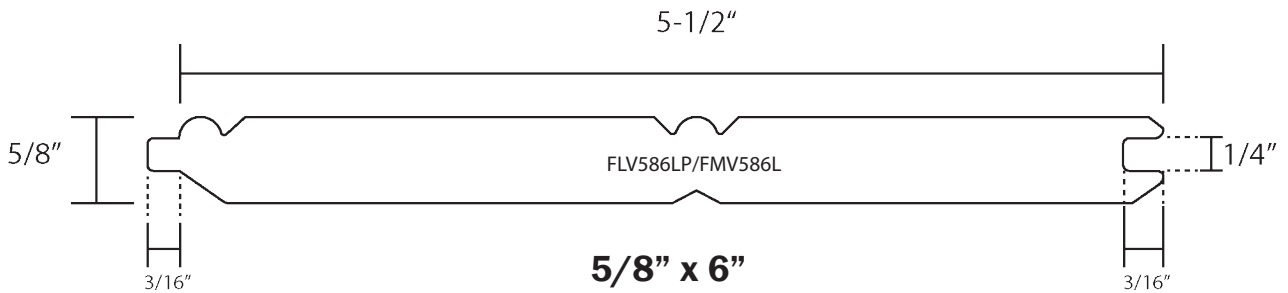

CVG WP4/Center Match Reversible

CVG/CMG Edge and Center Bead

CVG Flooring T&G